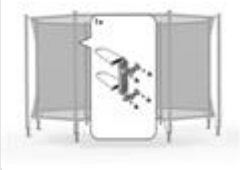

Safety Net Comfort - Fasteners (Set for 1 Tube) (95mm)

Item No. 51.30.74.09 | **in stock**

MSRP Incl. tax **€ 23,⁴¹**